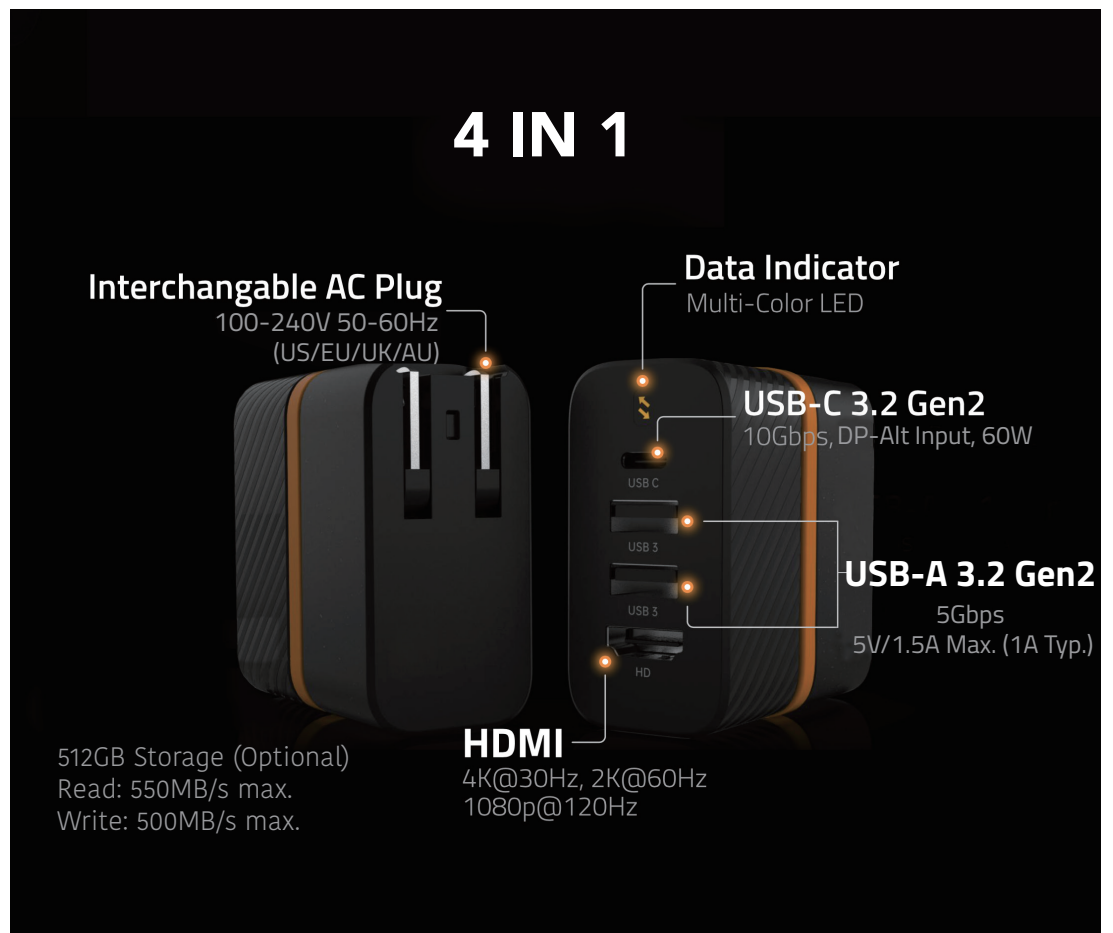

P4K

4K HDMI hub with GaN Charger

MINIX®

A Portable Hub for your daily necessities

What's Included

Power	100-240V~50/60Hz
USB-C	USB-C 3.2 Gen2 10Gbps Transfer Speed Output: 20V-3A/15V/12V/9V/5V PD 60W Max Charging
USB-A	Dual USB 3.2 Gen2 10Gbps Transfer Speed Output: 5V/1.5A Max. (1A Typ.)
HDMI	HDMI 1.4 4K@30Hz 2K@60Hz 1080P@120Hz
Wall Mount	Interchangeable US/UK/EU/AU
Size	60.2*60.2*30.2mm
Weight	99g

65W Fast Charging
4K External Display
1-USB C Full Function
Dual USB-A for data transfer, keyboard and mouse

FOR SWITCH
CHARGER+DOCKING+Portable
Support TV Mode
Play While Charging
20% Size of Official Docking Station