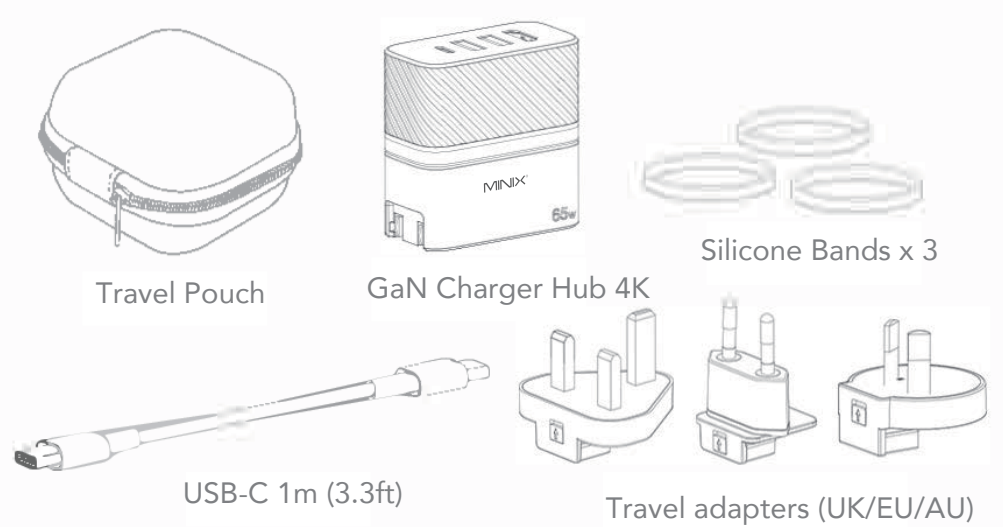

P4K

4K HDMI hub with GaN Charger

MINIX®

A Portable Hub for your daily necessities

What's Included

Power	100-240V~50/60Hz
USB-C	USB-C 3.2 Gen2 10Gbps Transfer Speed Output: 20V-3A/15V/12V/9V/5V PD 60W Max Charging
USB-A	Dual USB 3.2 Gen2 10Gbps Transfer Speed Output: 5V/1.5A Max. (1A Typ.)
HDMI	HDMI 1.4 4K@30Hz 2K@60Hz 1080P@120Hz
Wall Mount	Interchangeable US/UK/EU/AU
Size	60.2*60.2*30.2mm
Weight	99g

65W Fast Charging
4K External Display
1-USB C Full Function
Dual USB-A for data transfer, keyboard and mouse

FOR SWITCH
CHARGER+DOCKING+Portable
Support TV Mode
Play While Charging
20% Size of Official Docking Station